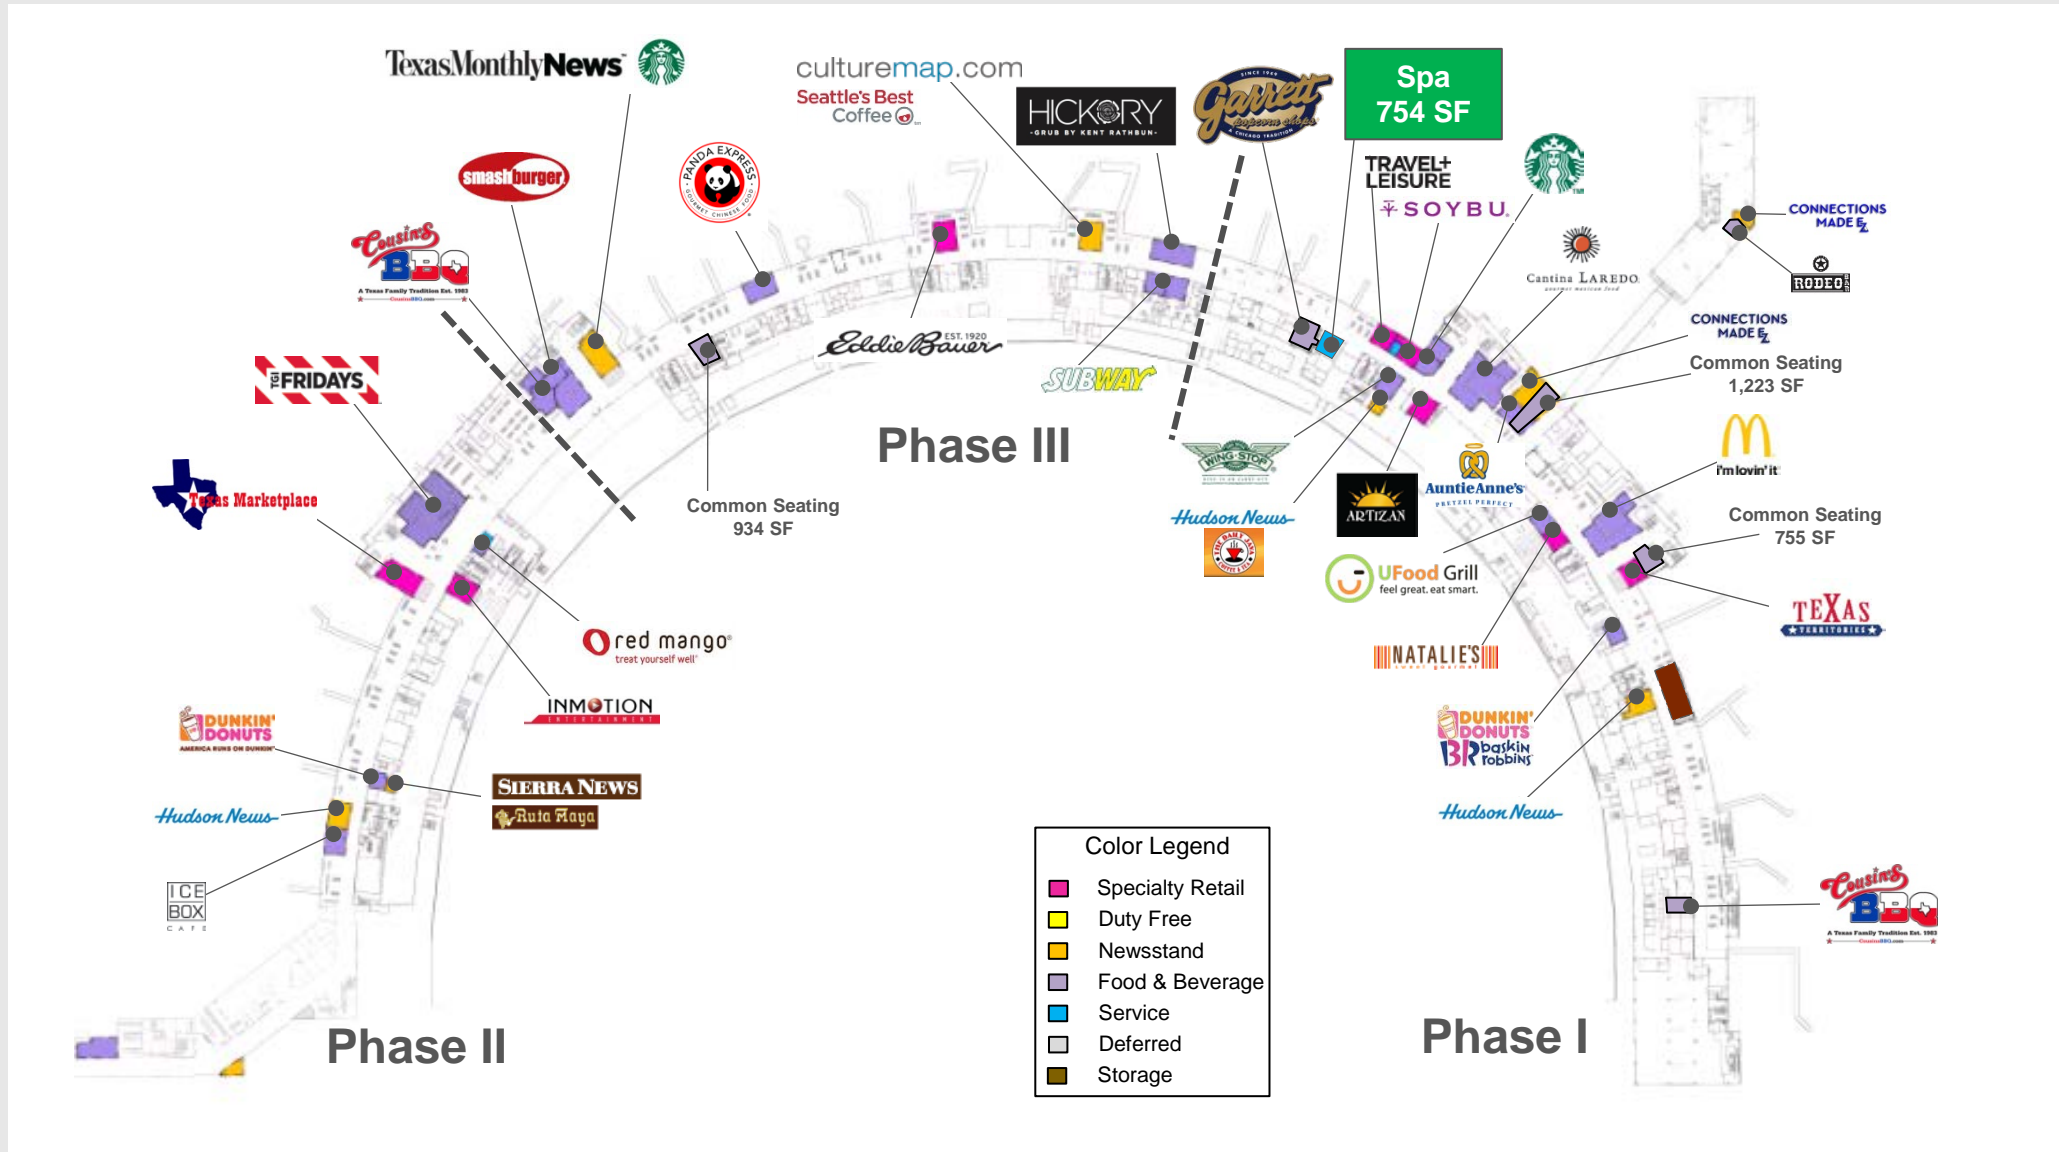

Packages for 2017 Terminal C and D Concessions RFP

17 Locations

Package F&B-1

- D22: Fast Food Deli

Package F&B-2

- D22: Fast Food Chicken

Package F&B-3

- D21: Entertainment Bar
- D21: Pub or Wine Bar

Package F&B-4

- D31: Asian Bar & Grill

Package RTL-5

- E04: Travel Essentials with Coffee
- D16: Electronics
- D16: Sunglasses
- D16: Open Retail

Package RTL-6

- C33: Travel Essentials with Coffee
- C36: Travel Essentials

Package RTL-7

- C03: Travel Essentials
- C12: Open Retail
- C27: Sports Apparel

Package SVC-8

- B28: Spa
- D21: Spa

Package SVC-9

- C12: Spa

Terminal B – 1 Location

Terminal C – 6 Locations

Terminal D – 9 Locations

Terminal E – 1 Location