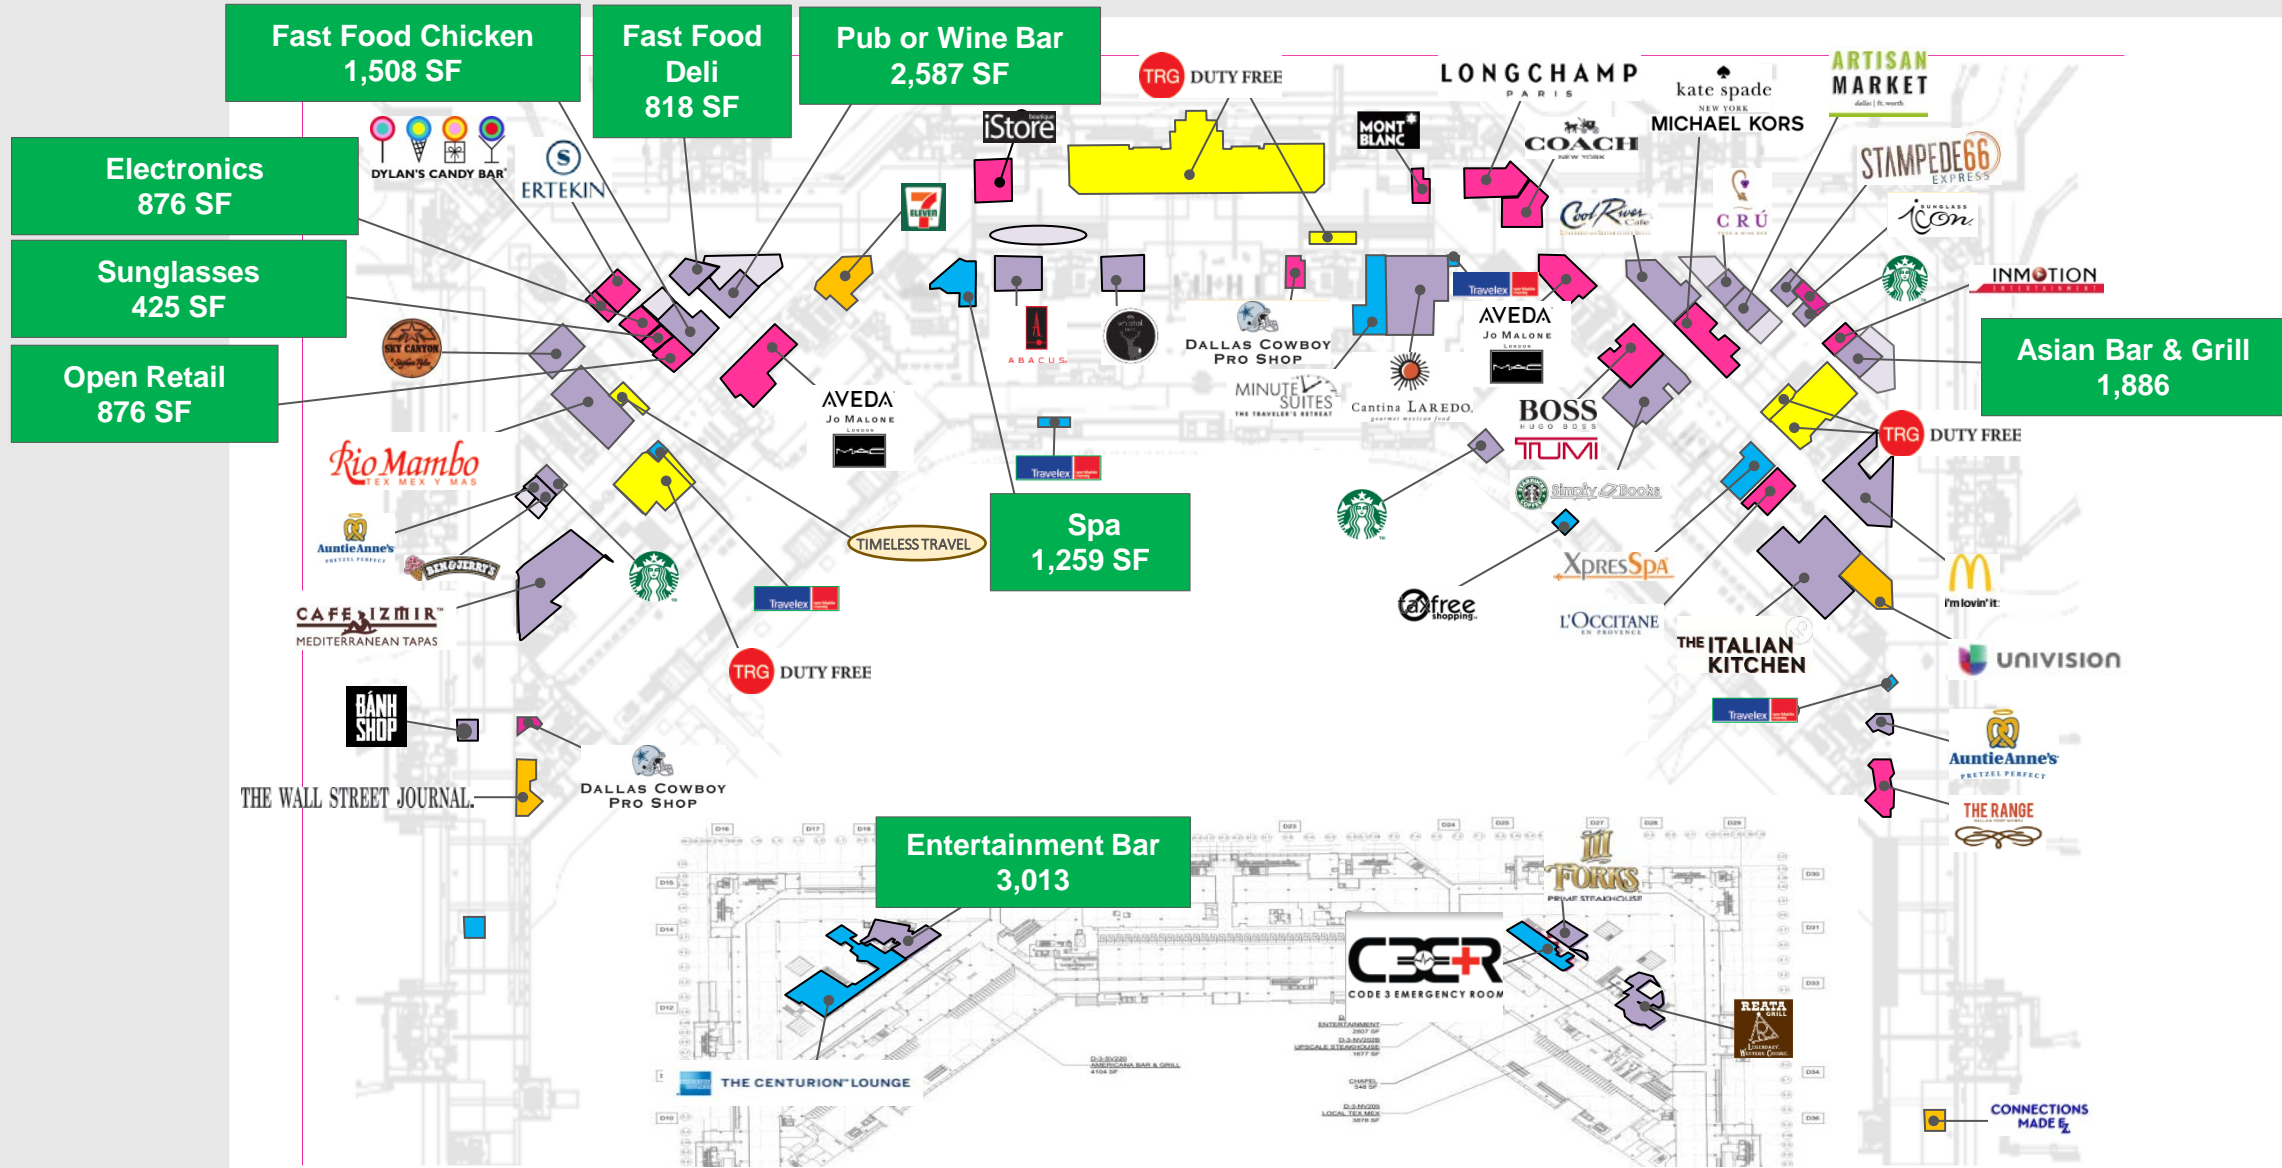

Packages for 2017 Terminal C and D Concessions RFP

17 Locations

Package F&B-1

- D22: Fast Food Deli

Package F&B-2

- D22: Fast Food Chicken

Package F&B-3

- D21: Entertainment Bar
- D21: Pub or Wine Bar

Package F&B-4

- D31: Asian Bar & Grill

Package RTL-5

- E04: Travel Essentials with Coffee
- D16: Electronics
- D16: Sunglasses
- D16: Open Retail

Package RTL-6

- C33: Travel Essentials with Coffee
- C36: Travel Essentials

Package RTL-7

- C03: Travel Essentials
- C12: Open Retail
- C27: Sports Apparel

Package SVC-8

- B28: Spa
- D21: Spa

Package SVC-9

- C12: Spa

Terminal B – 1 Location

Terminal C – 6 Locations

Terminal D – 9 Locations

Terminal E – 1 Location