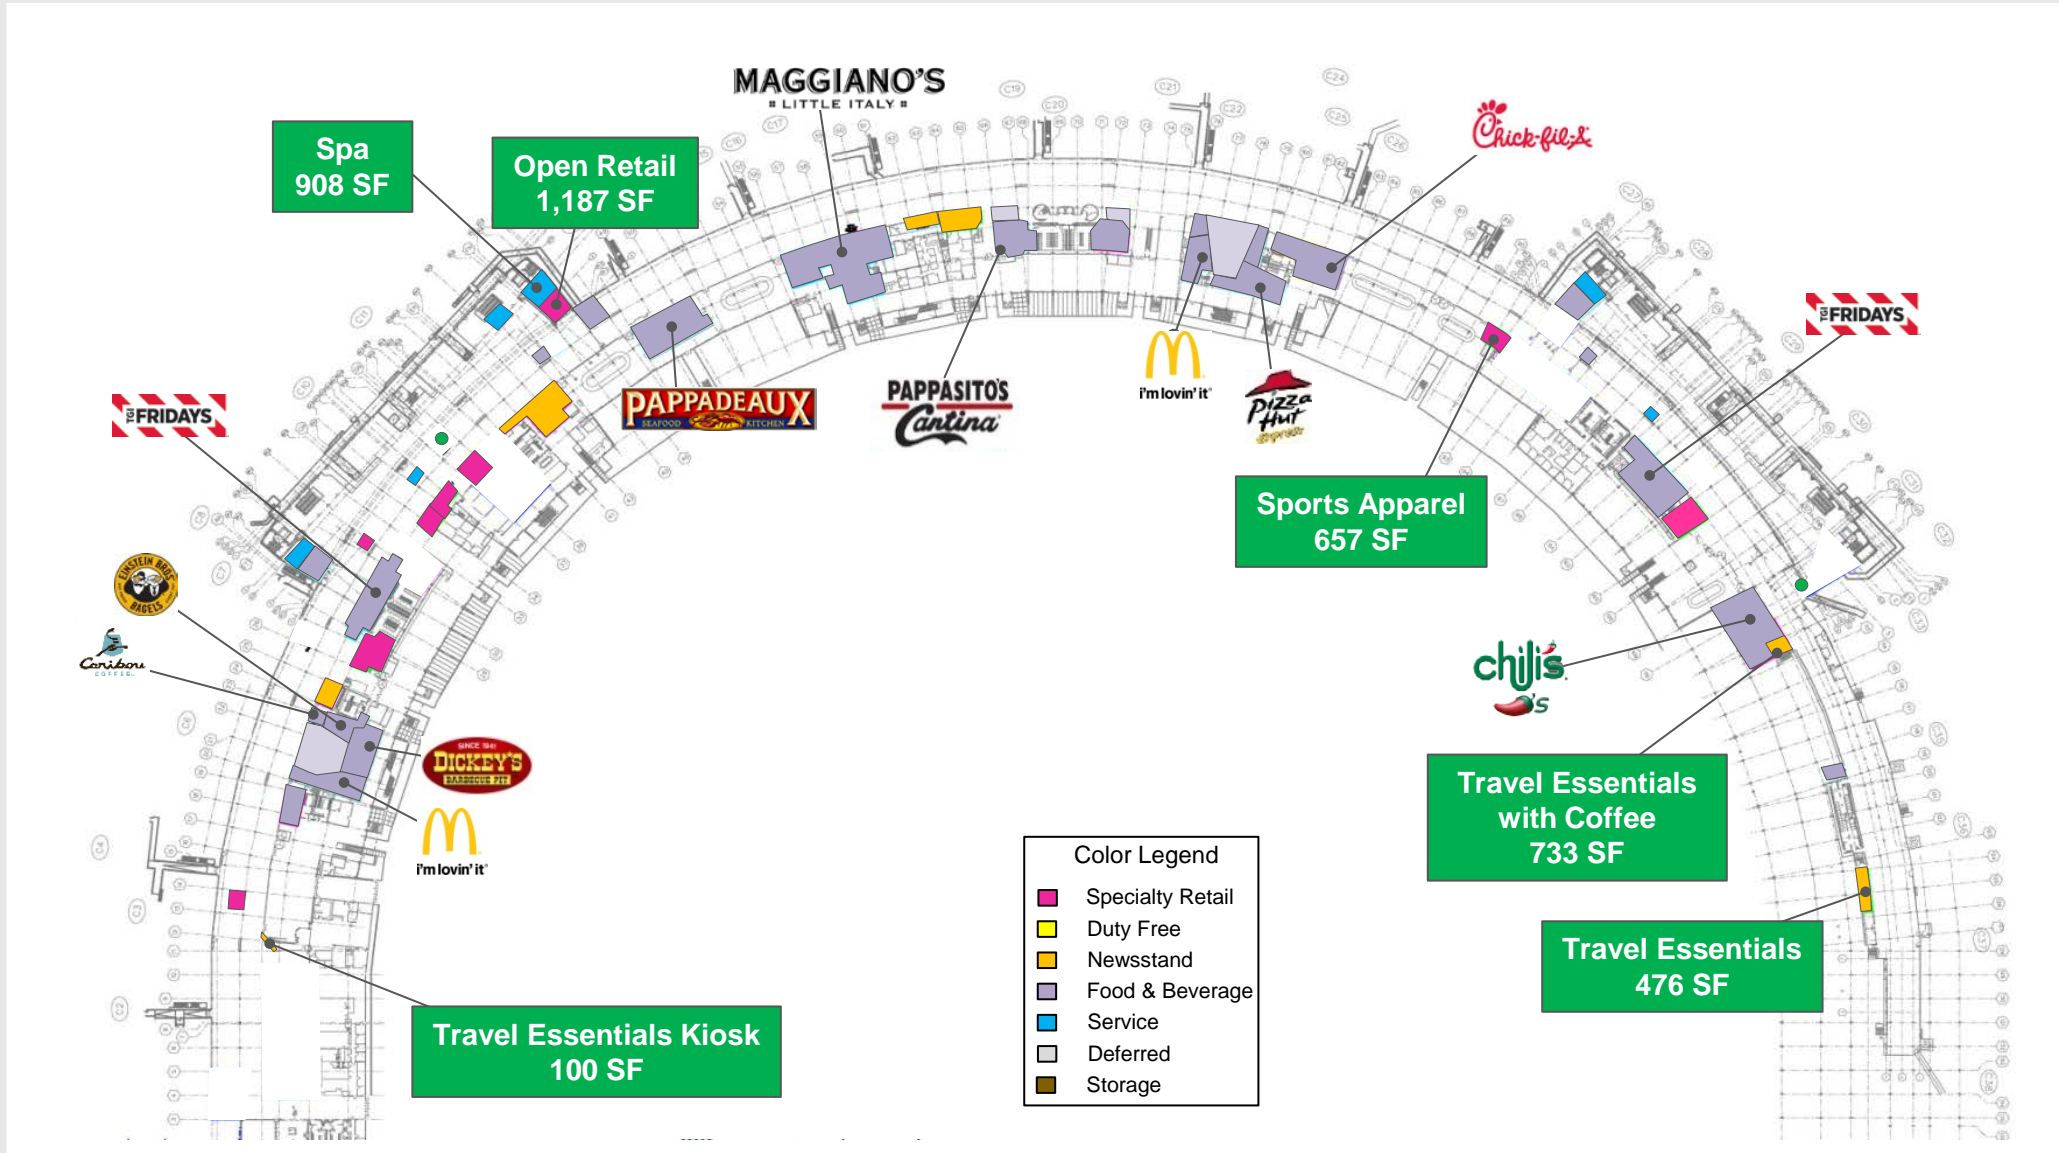

Packages for 2017 Terminal C and D Concessions RFP

17 Locations

Package F&B-1

- D22: Fast Food Deli

Package F&B-2

- D22: Fast Food Chicken

Package F&B-3

- D21: Entertainment Bar
- D21: Pub or Wine Bar

Package F&B-4

- D31: Asian Bar & Grill

Package RTL-5

- E04: Travel Essentials with Coffee
- D16: Electronics
- D16: Sunglasses
- D16: Open Retail

Package RTL-6

- C33: Travel Essentials with Coffee
- C36: Travel Essentials

Package RTL-7

- C03: Travel Essentials
- C12: Open Retail
- C27: Sports Apparel

Package SVC-8

- B28: Spa
- D21: Spa

Package SVC-9

- C12: Spa

Terminal B – 1 Location

Terminal C – 6 Locations

Terminal D – 9 Locations

Terminal E – 1 Location